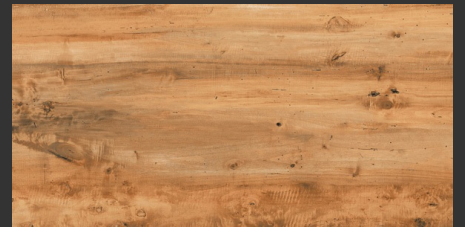

GARUDA
— INDUSTRIES —

9045 600X1200

600 X 1200 MM, SUGAR,